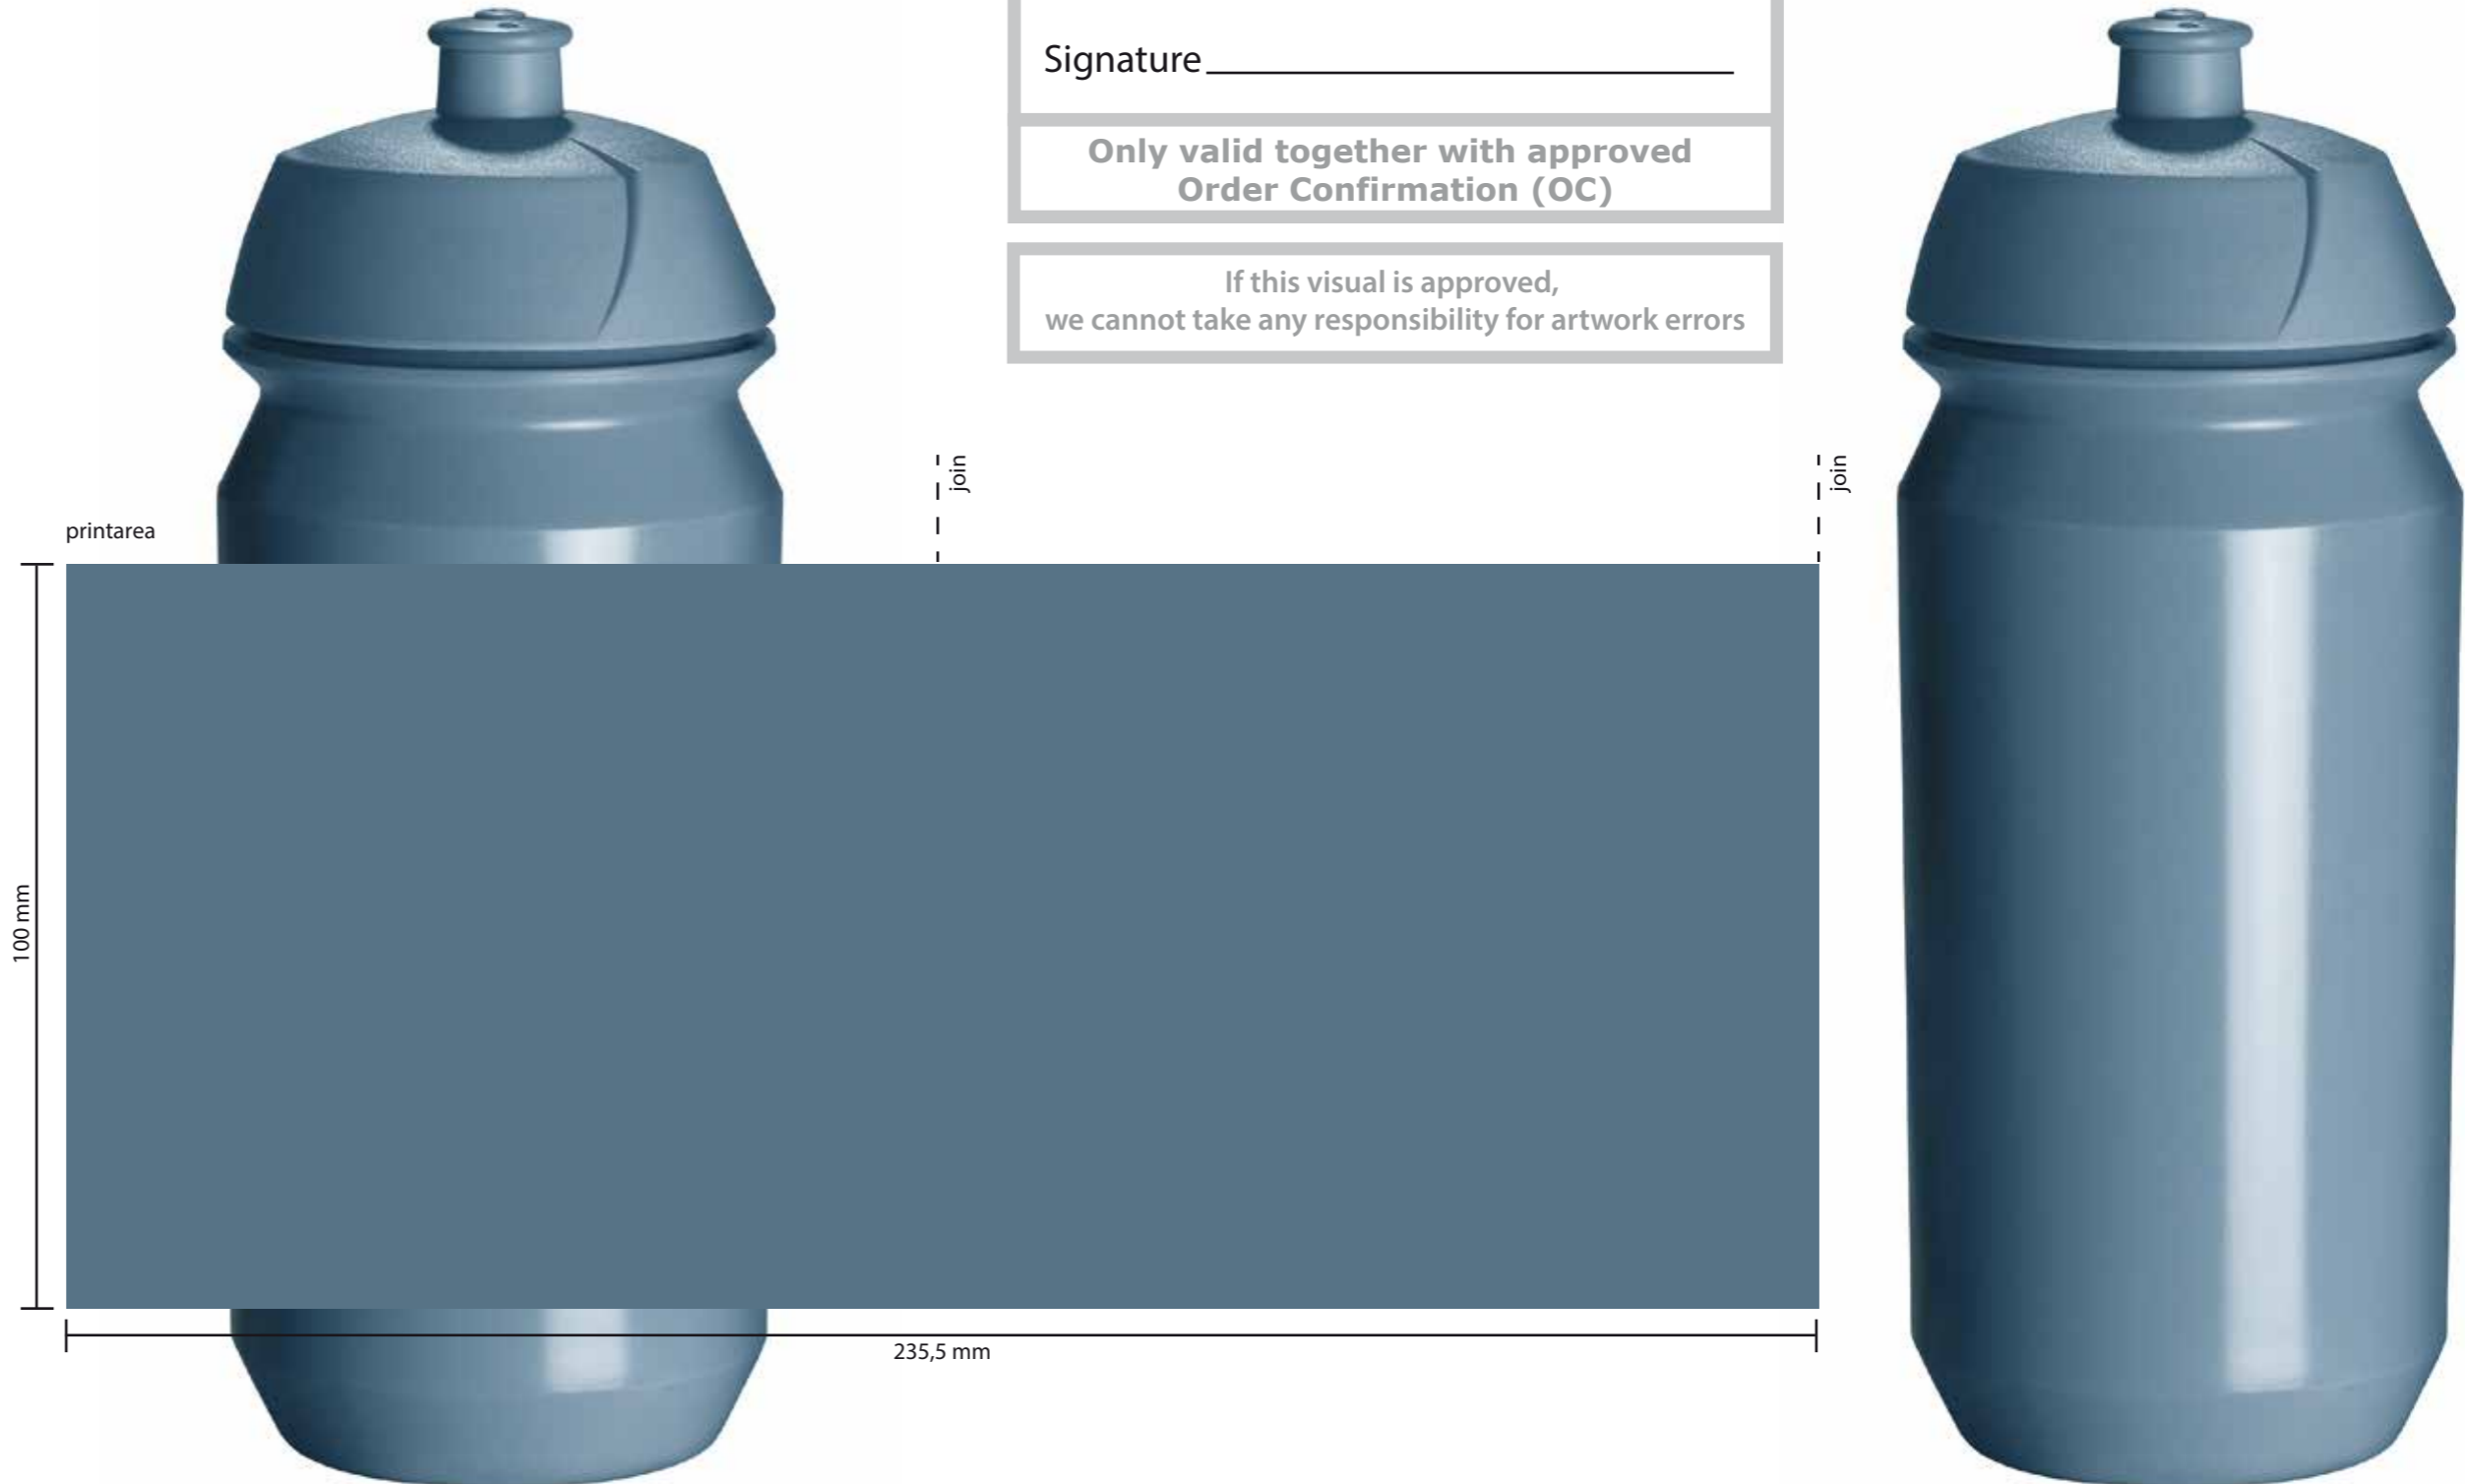

Bottles are dishwasher safe up to 40° C !

Visual OK \_\_\_\_\_ Date \_\_\_\_\_

Name \_\_\_\_\_

Signature \_\_\_\_\_

**Only valid together with approved  
Order Confirmation (OC)**

If this visual is approved,  
we cannot take any responsibility for artwork errors