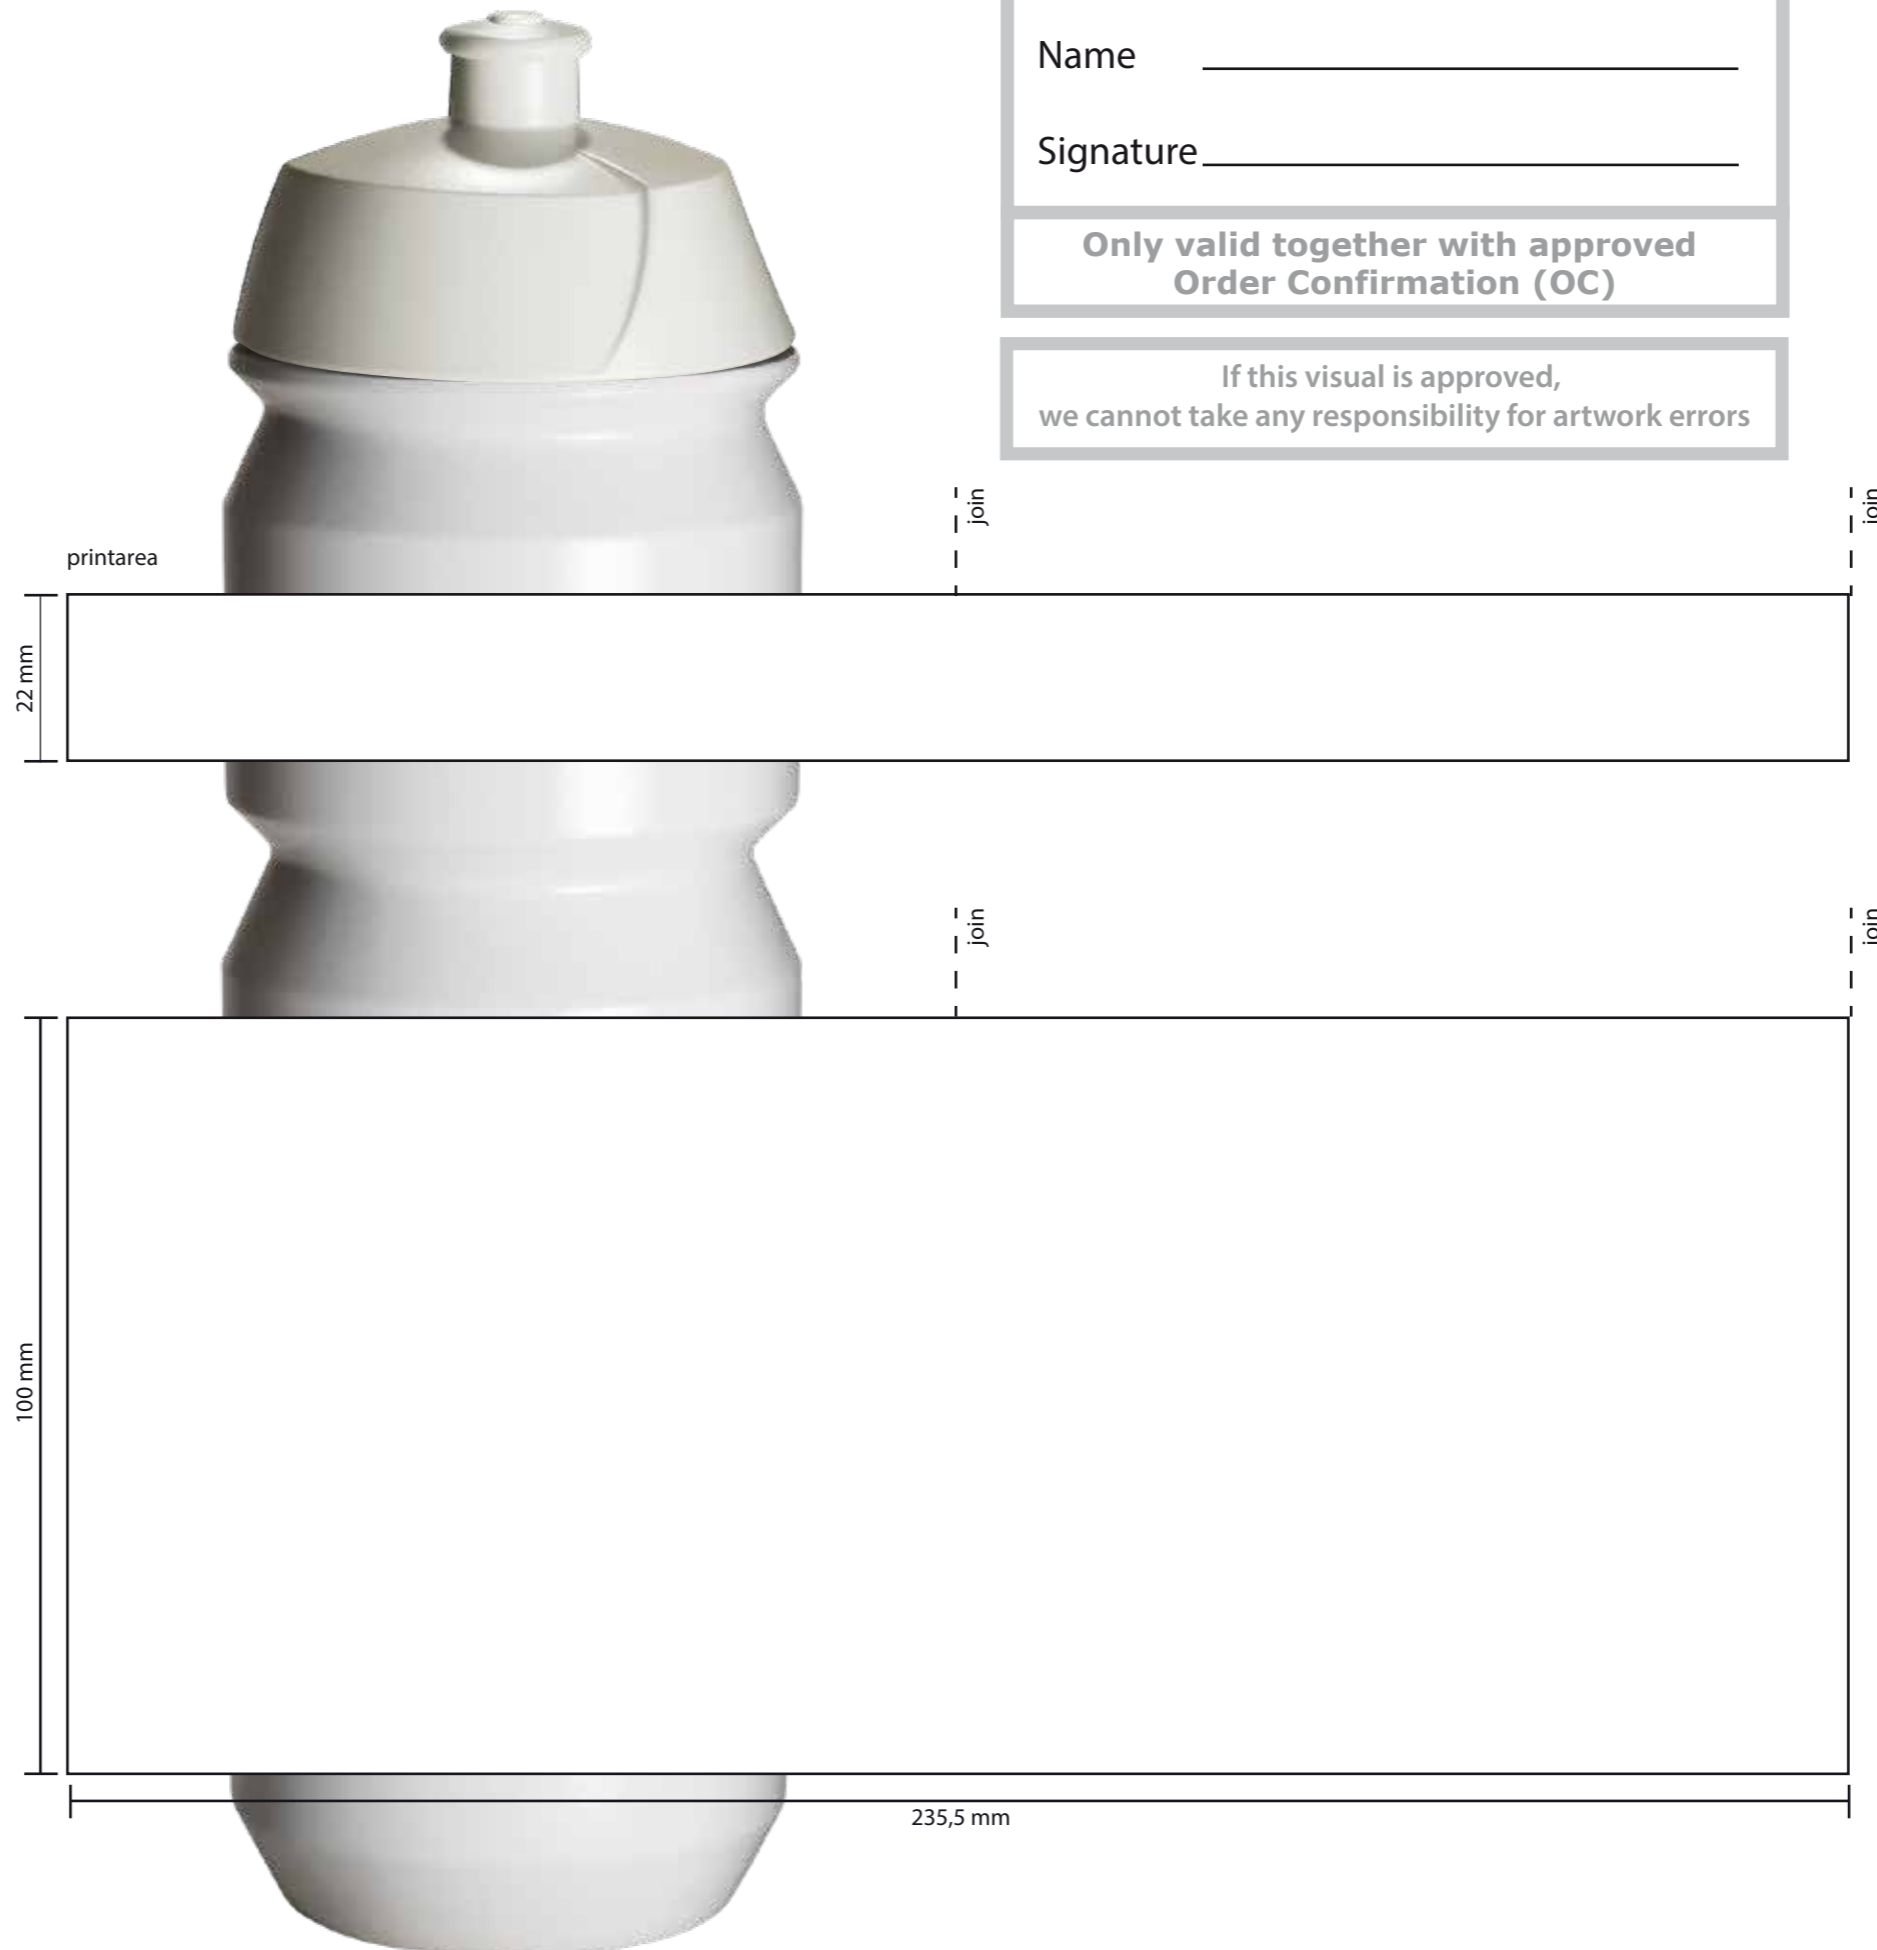

preview front side

In order to avoid a production delay, **please confirm within 24 hrs.**

NAME ..

Bottle model Shiva BIO-Bidon
Bottle size 750ml
Bottle colour Transparent
Cap colour White
Pull lid colour White