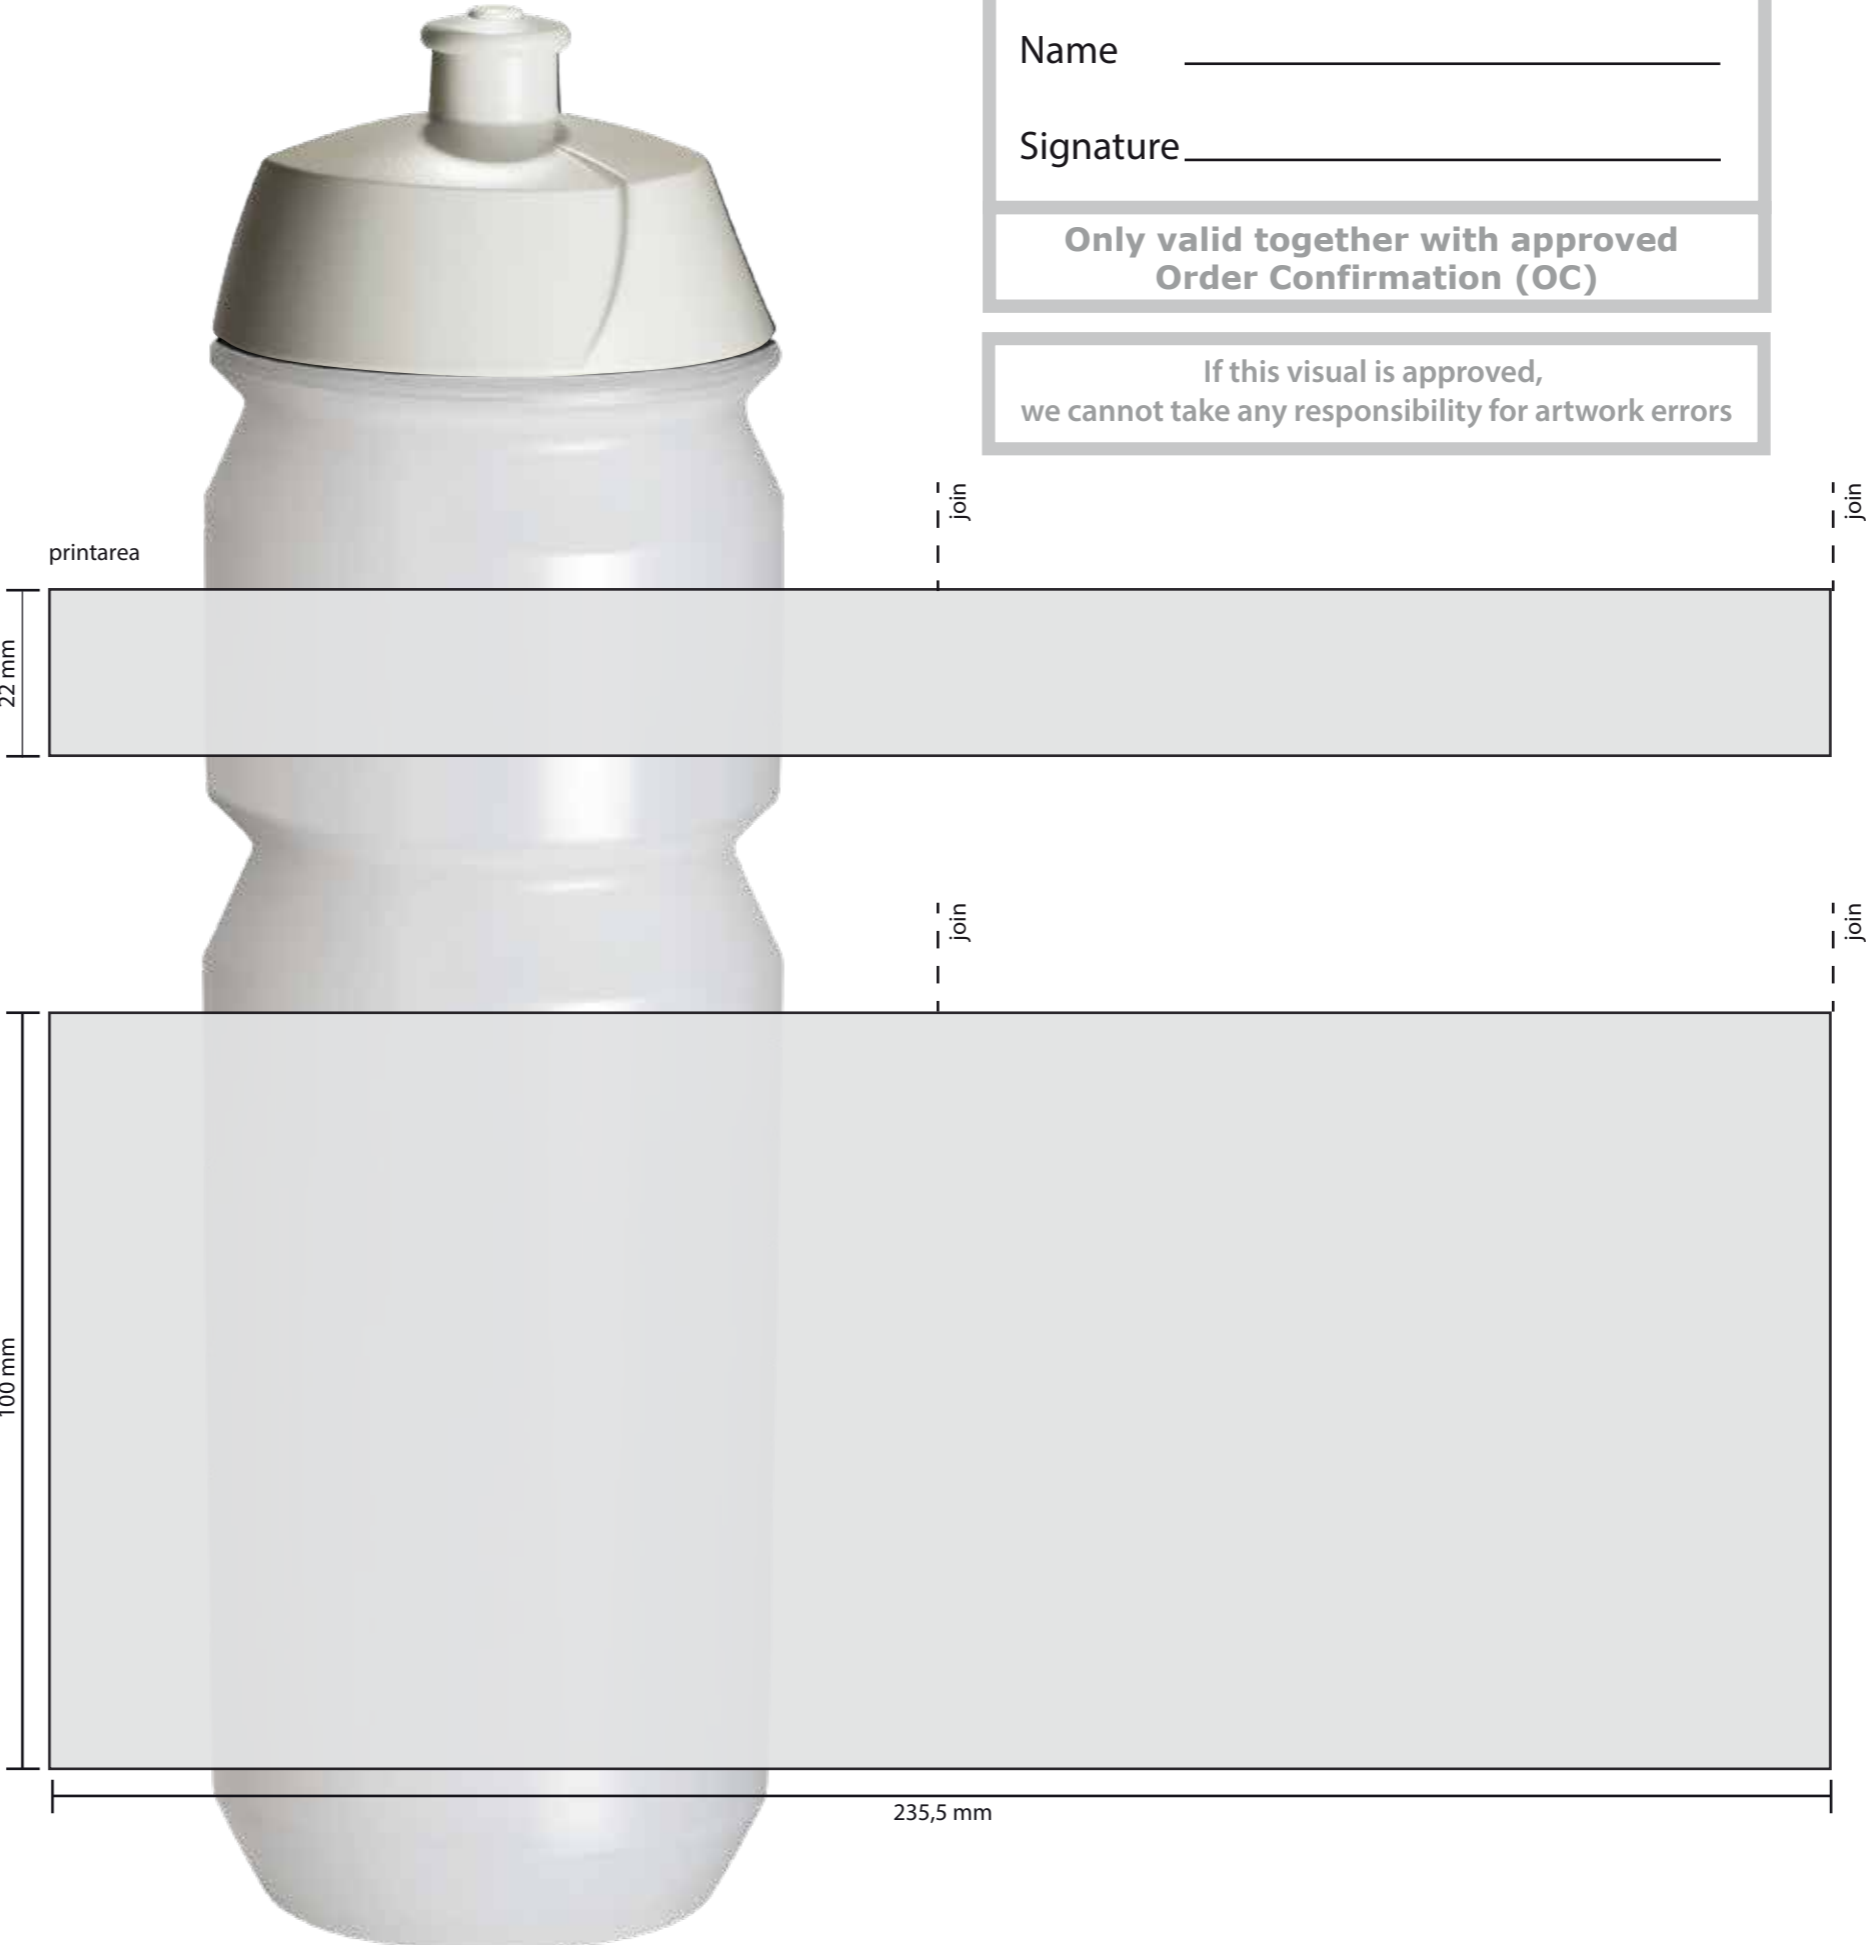

In order to avoid a production delay, **please confirm within 24 hrs.**

NAME ..

Bottle model Shiva BIO-Bidon
Bottle size 750ml
Bottle colour Transparent
Cap colour White
Pull lid colour White

- Print colour 1 ☐ PMS
- Print colour 2 ☐ PMS
- Print colour 3 ☐ PMS
- Print colour 4 ☐ PMS
- Print colour 5 ☐ PMS
- Print colour 6 ☐ PMS

The bio logo is optional, please ask us if you want us to add it as part of your design
Bio Bottle
Biodegradable **Bio Bottle** Biodegradable

! By approving this visual, you accept the following deviations

1. When printing on coloured bottles, it is necessary to print a white underlay first. In some cases an outline is visible.
2. Dark bottles are more sensitive to scratches and scuff marks.
3. When printing a multiple colour design, where the colours meet a 0,5 mm tolerance in closure must be accepted
4. When printing full colour process CMYK, the end result is mat, pixelated and can deviate from the visual proof. Our raster size is 34 dpi.

Bottles are dishwasher safe up to 40° C!

Visual OK _____ Date _____

Name _____

Signature _____

Only valid together with approved Order Confirmation (OC)

If this visual is approved, we cannot take any responsibility for artwork errors

preview front side